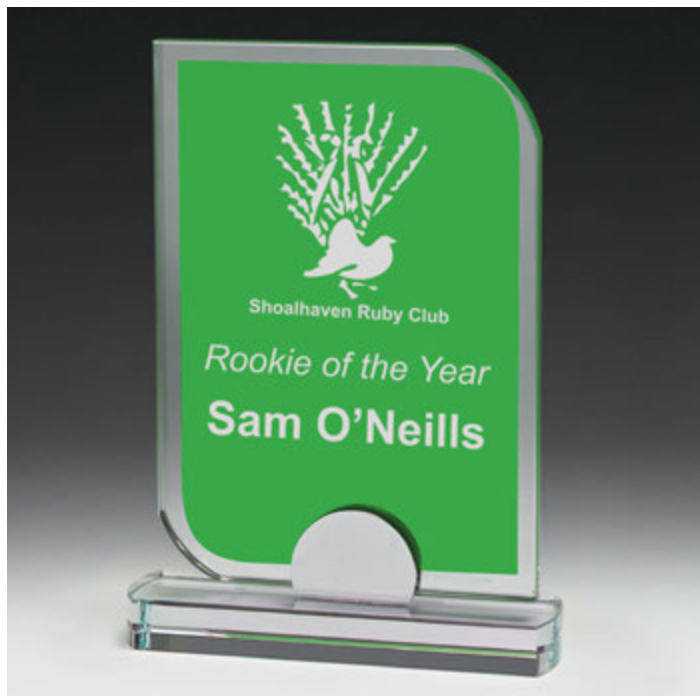

GREEN GLASS DOVETAIL

Fashionable Curved Glass Award with Colour Panel for Engraving 10mm Thick in Gift Box

GM144M - 200mm
GM144L - 225mm